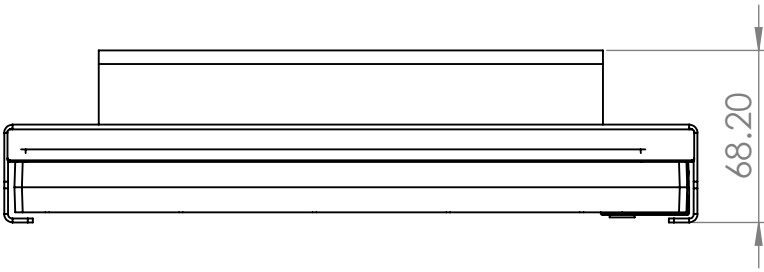

Weld clamp plate across tabs

BOM Table			
NO	Part Number	Description	QTY.
1	Par--20006914	Electrical Socket 4 Way (Assembly - Check Euro Or Uk)	1
2	Par--20003172	4 Way Electrical Socket	1
3	Par--20006915	ES04 Standard Clamp Plate	1

Description		Electrical Socket 4 Way	
UNLESS OTHERWISE SPECIFIED: DIMENSIONS ARE IN MILLIMETERS	Created Date: 10 November 2022	DRW - REV REV - A-006	See Below - Special Notes
	Created Date: 10 November 2022		
SURFACE FINISH: Powder Coated	Bend Tool:		
Created By Specials Three	Material:		
Unicol Engineering Green Road Oxford OX3 8EU	Gauge:		Part Number & Part Revision Ass--20003682 REV - A-006