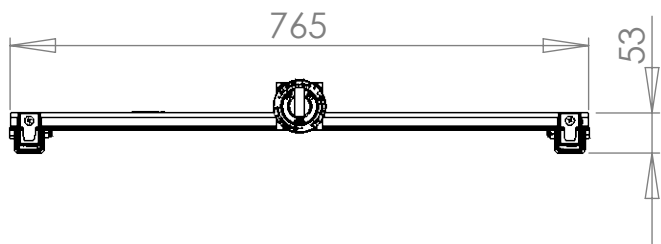

Unicol logo

BOM Table			
NO	Part Number	Description	QTY.
1	Par--20002934	KPL Single Screen Hanging Bracket	1
2	Par--20002933	Kpl Type 1 Single Screen Plasma	1
3	Ass--20000832	Ceiling suspension socket 16mm cap - 110mm long MSS1	1
4	Ass--20002601	PZW1 Arm only Tilting Left	1
5	Ass--20001673	PZW1 Arm only Tilting Right	1
6	Par--20002969	GLS Griplock Spacer	2
7	Par--20002970	GLT Griplock Tags	2

Description		KPL Type 1 Single Screen Plasma KPL1	
UNLESS OTHERWISE SPECIFIED: DIMENSIONS ARE IN MILLIMETERS	Saved Date: 20 April 2023	DRW - REV REV - A-004	See Below - Special Notes
	Created Date: 20 April 2023		
SURFACE FINISH: Powder Coated	Bend Tool:		
Created By Specials Three	Material:		
Unicol Engineering Green Road Oxford OX3 8EU	Gauge:		Part Number & Part Revision Ass--20001633 REV - A-004

WEIGHT: 7.68

Kg

SCALE:1:10

DO NOT SCALE DRAWING

SHEET 1 OF 1